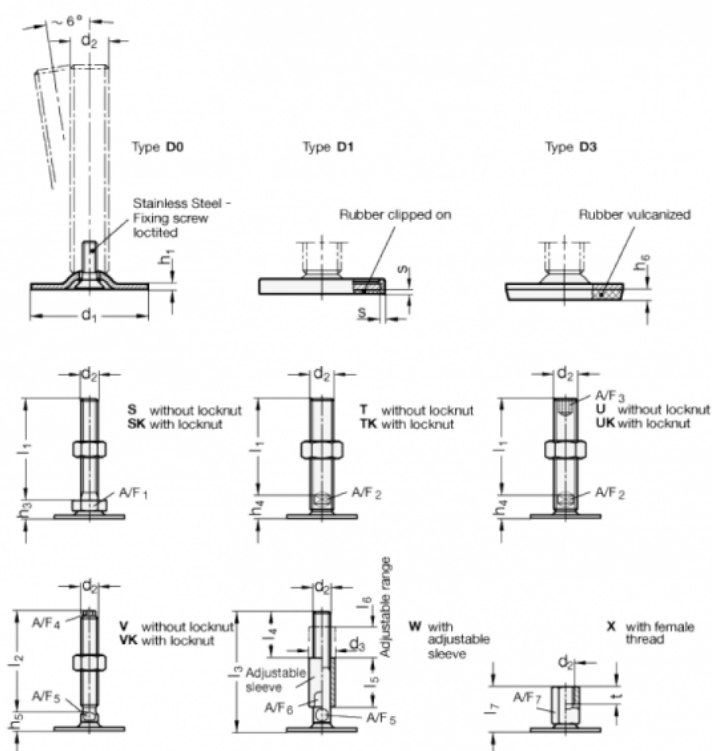

Article number: 204160M840D1S

Description: E+G levelling foot
GN 41-60-M8-40-D1-S

Note: S Without nut, External hexagon at the bottom

Measures

A/F1	= 17
d1	= 60
d2	= M8
h1	= 2.5
h3	= 11
h6	=
l1	= 40
s	= 2